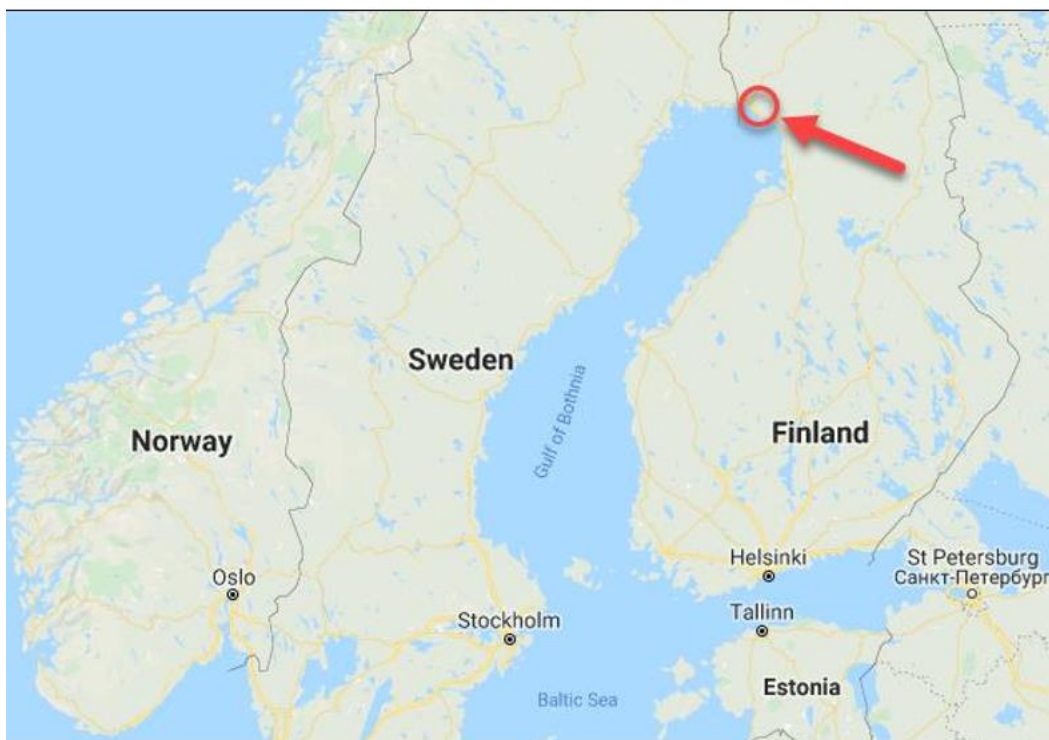

21.3.2020 Finnish Championships - Long distance

H/D21 (WRE) (expected winning times will be according to IOF rules)

22.3.2020 National Middle-Distance competition.

Venue

City of Kemi is located in Finnish Lapland. Competition center is located in the Kivikko school, Kiveliönkatu 31, 94600 Kemi.